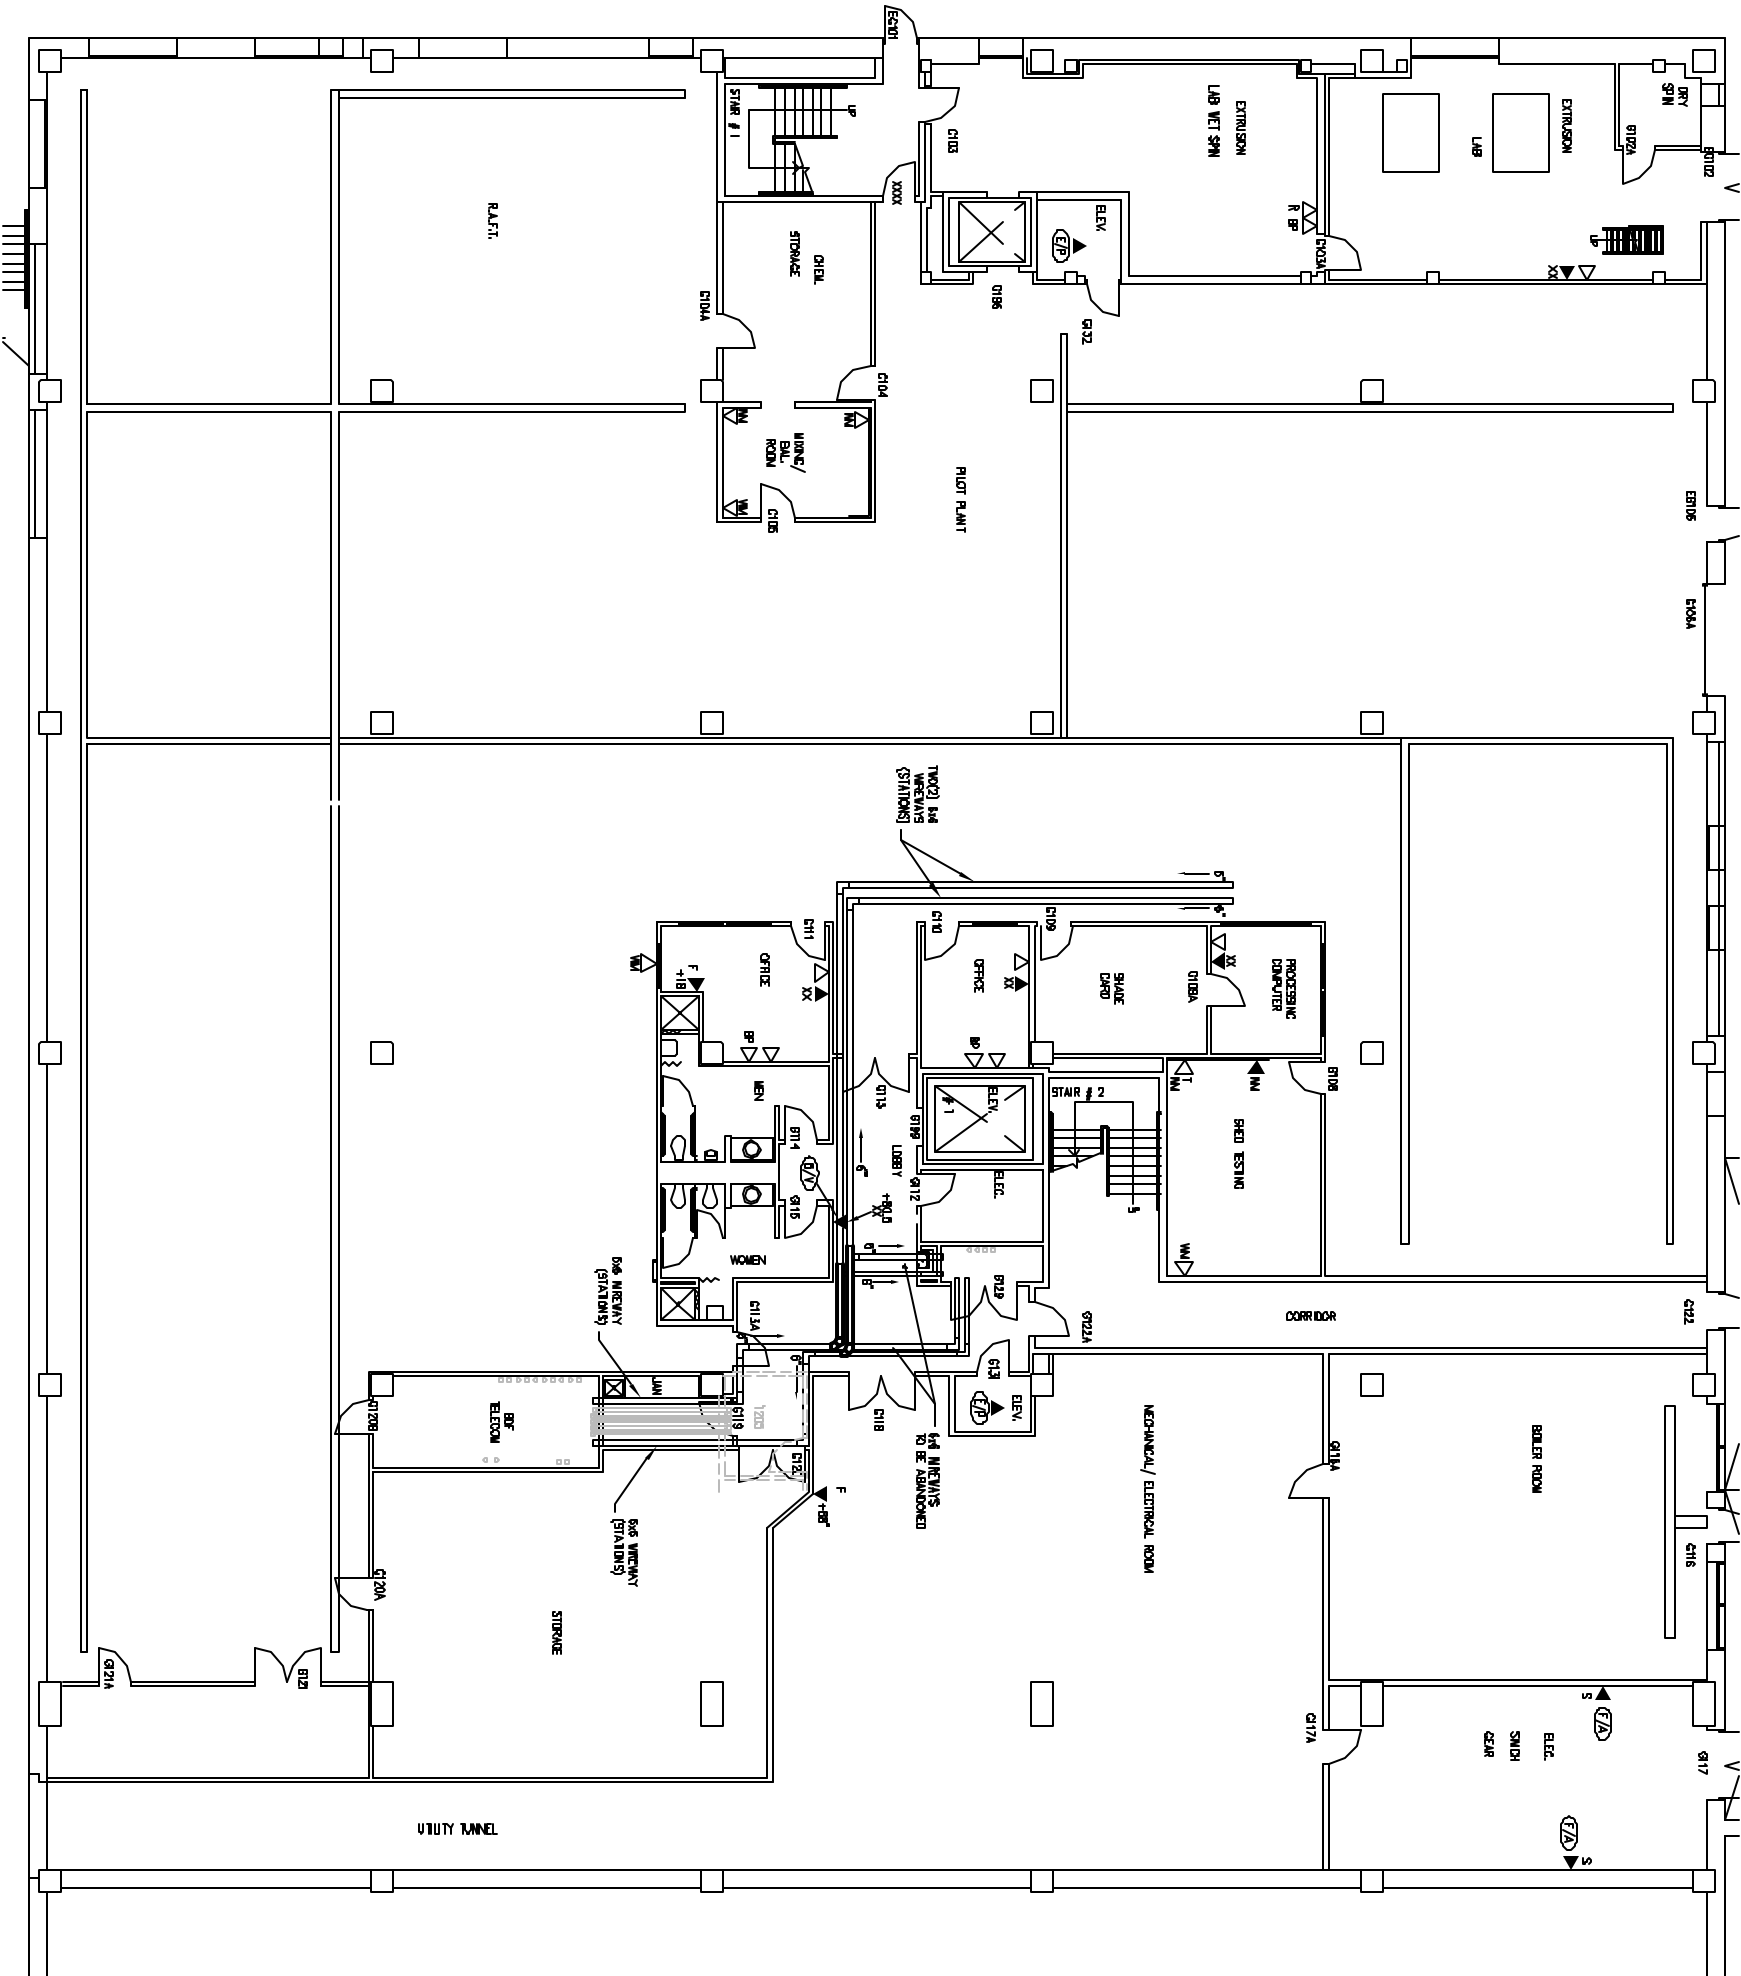

MEZZANINE
SCALE 1/8"=1'
0 4 8 12

GROUND FLOOR PLAN
SCALE 1/8"=1'
0 4 8 12

KEYPLAN

Textiles/Wiring/200xT2-1

DATE: 08/08/03
REV:
DESIGNED: GHP
CHECKED: ERR
DRAWN: THS

FACTORY NO. 700
PROJECT NO. ADR

COLLEGE OF TEXTILES
TELECOMMUNICATIONS
WIRING INSTALLATION PHASE
BDF ZONE G120B
GROUND FLOOR PLAN