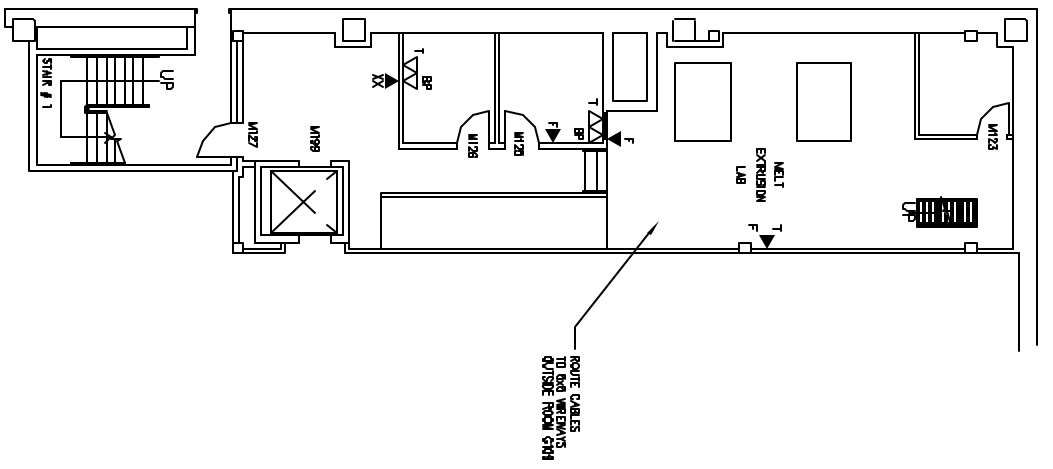

MEZZANINE
SCALE 1/8"=1'
0 4 8 12

GROUND FLOOR PLAN
SCALE 1/8"=1'
0 4 8 12

KEYPLAN

Textiles/Wiring/200xT2-1

DATE: 08/08/03
REV:
DESIGNED: GHP
CHECKED: ERR
DRAWN: THS

FACTORY NO. 700
PROJECT NO. ADR

COLLEGE OF TEXTILES
TELECOMMUNICATIONS
WIRING INSTALLATION PHASE
BDF ZONE G120B
GROUND FLOOR PLAN