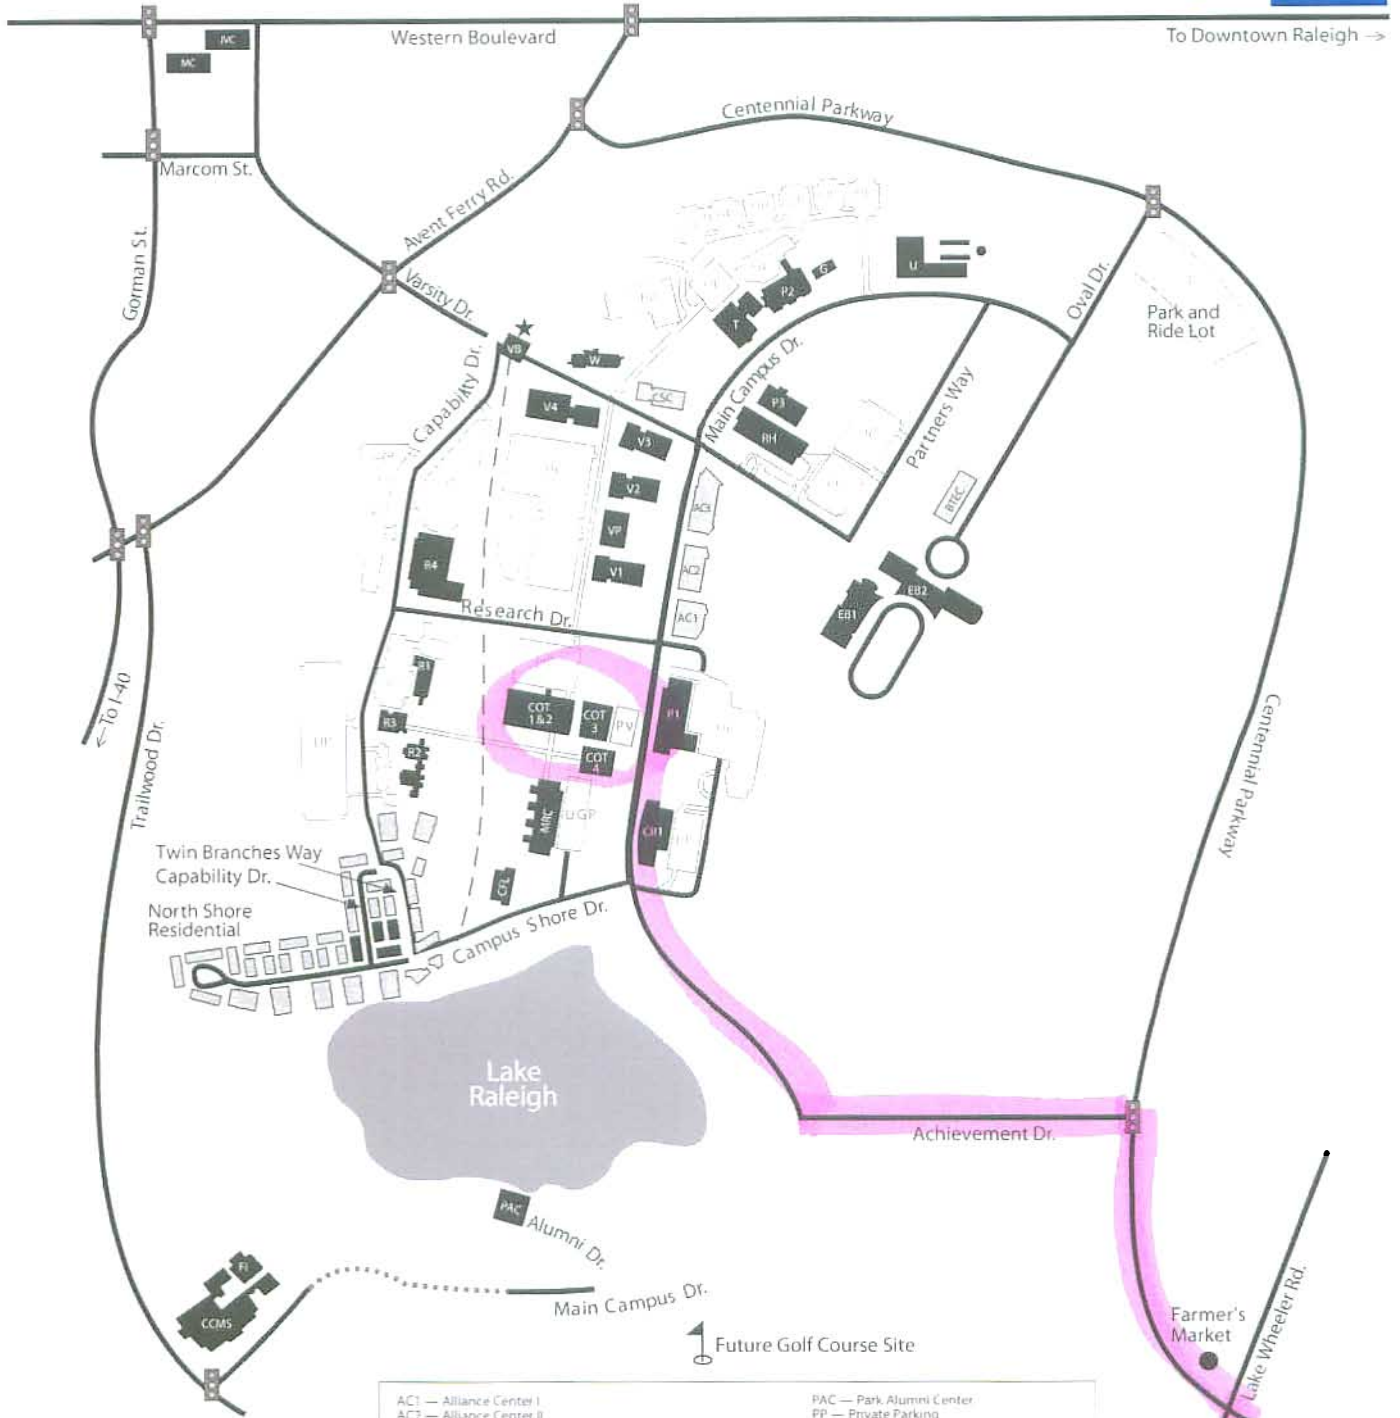

Centennial Campus

- | | |
|--|--------------------------------------|
| AC1 — Alliance Center I | PAC — Park Alumni Center |
| AC2 — Alliance Center II | PP — Private Parking |
| AC3 — Alliance Center III | PV — Parking/Visitors |
| BTEC — Biomanufacturing Training and Education Center | R1 — Research I |
| CCMS — Centennial Campus Middle School | R2 — Research II |
| CFL — Constructed Facilities Lab | R3 — Research III |
| CR1 — Corporate Research I | R4 — Research IV |
| CSC — Centennial Science Center | RH — Red Hat |
| COT — College of Textiles | T — Toxicology |
| EB1 — Engineering Building I — College of Engineering | UGP — Underground Parking |
| EB2 — Engineering Building II — College of Engineering | UP — University Parking |
| FI — Friday Institute for Educational Innovation | V1 — Venture I |
| G — Greenhouse | V2 — Venture II |
| JVC — NCSU Joyner Visitor Center | V3 — Venture III |
| MC — McKimmon Center | V4 — Venture IV |
| MRC — Monteith Research Center | HVB — Visitor's Booth |
| P1 — Partners I | VP — Venture Place |
| P2 — Partners II | W — NC Wildlife Resources Commission |
| P3 — Partners III | |